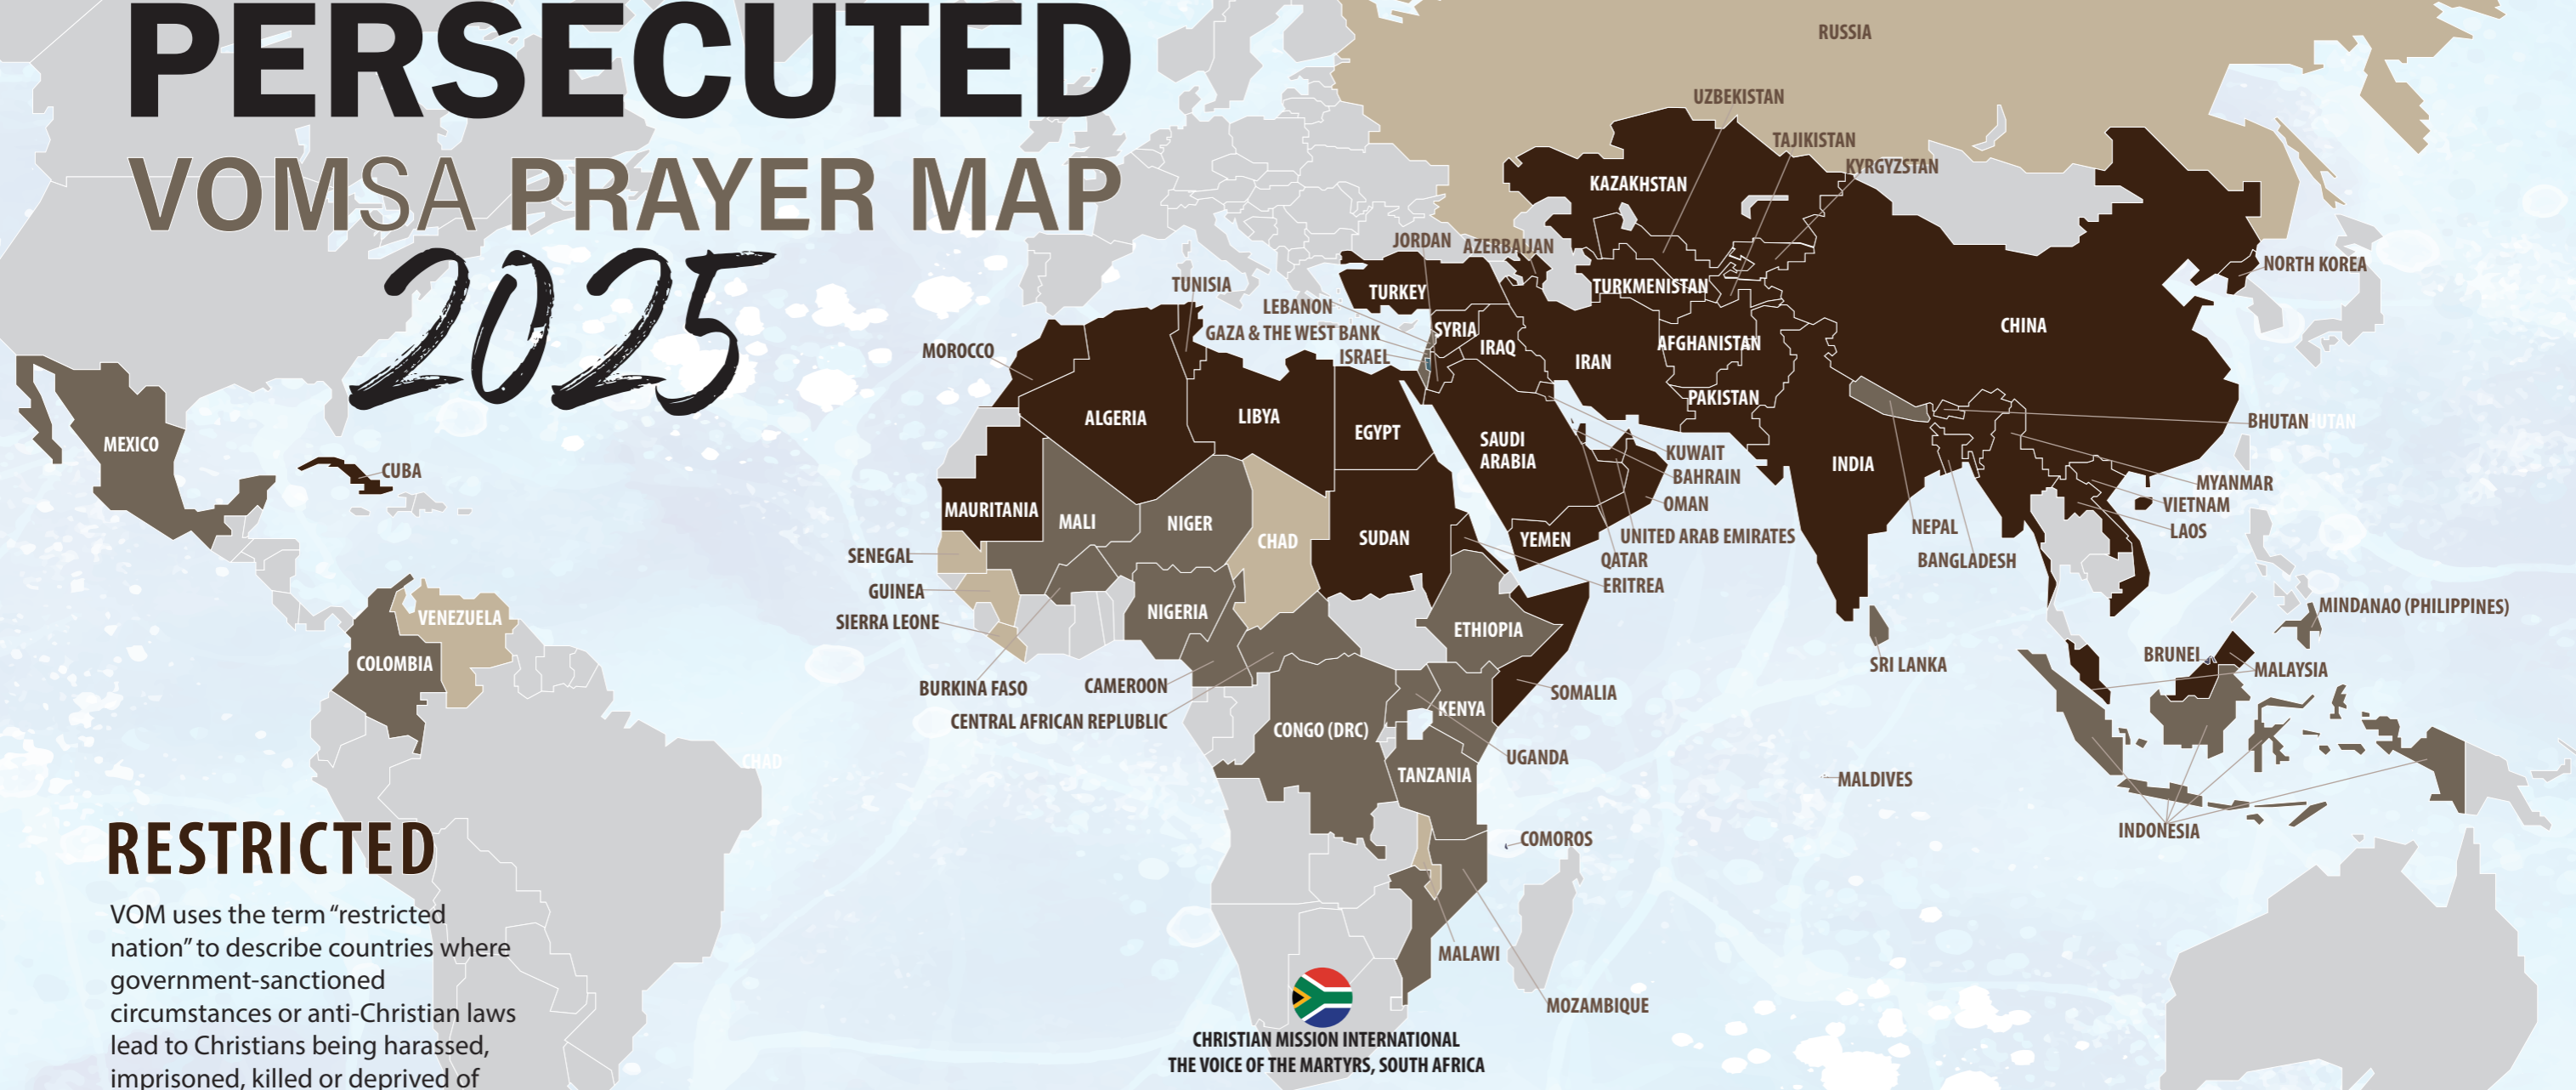

# PRAY FOR THE PERSECUTED

## VOMSA PRAYER MAP

### RESTRICTED

VOM uses the term “restricted nation” to describe countries where government-sanctioned circumstances or anti-Christian laws lead to Christians being harassed, imprisoned, killed or deprived of possessions or liberties because of their witness. Also included are countries where government policy or practice prevents Christians from obtaining Bibles or other Christian literature. Christians in restricted nations often also experience persecution from family, community members and/or political groups, which VOM refers to as acts that are “hostile” toward Christian witness.

### HOSTILE

VOM uses the term “hostile area” to identify nations or large areas of nations where governments may attempt to provide protection for the Christian population but Christians are still routinely persecuted by family, friends, neighbors or political groups because of their witness.